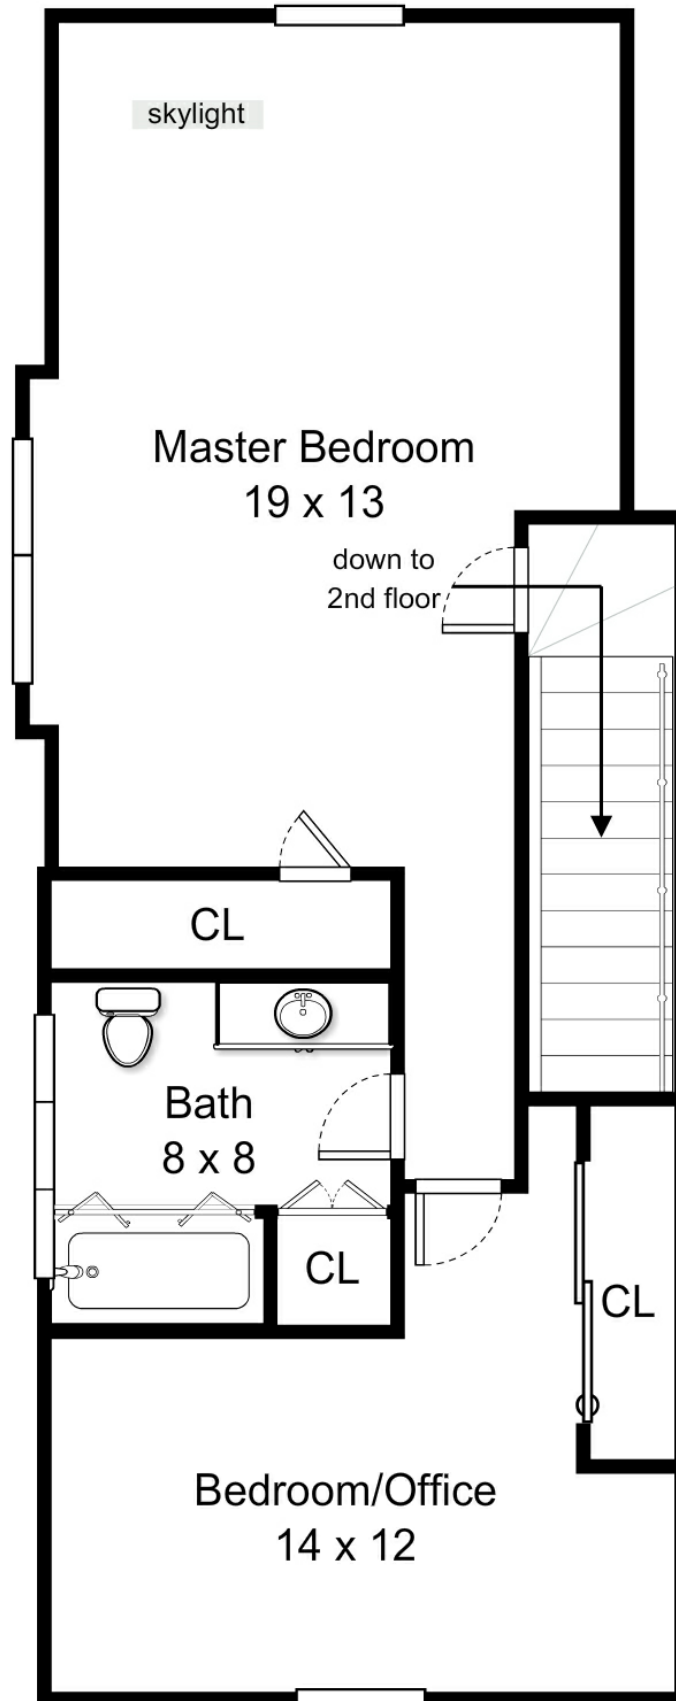

66 Rockview Street, Jamaica Plain, MA

First Floor

Unlimited | Sotheby's
INTERNATIONAL REALTY

Trisha Solio
617-293-8070

This Floor Plan is an artistic rendering for visual purposes only. It is intended only for marketing purposes. All measurements and annotations are approximate and not drawn to exact scale. Subject to errors and/or omissions. This drawing is licensed for use only by those named on this floor plan.
Copyright © 2019 by HomeListingPhotography.com 508-655-2225

66 Rockview Street, Jamaica Plain, MA

Second Floor

66 Rockview Street, Jamaica Plain, MA

Third Floor

66 Rockview Street, Jamaica Plain, MA

Basement