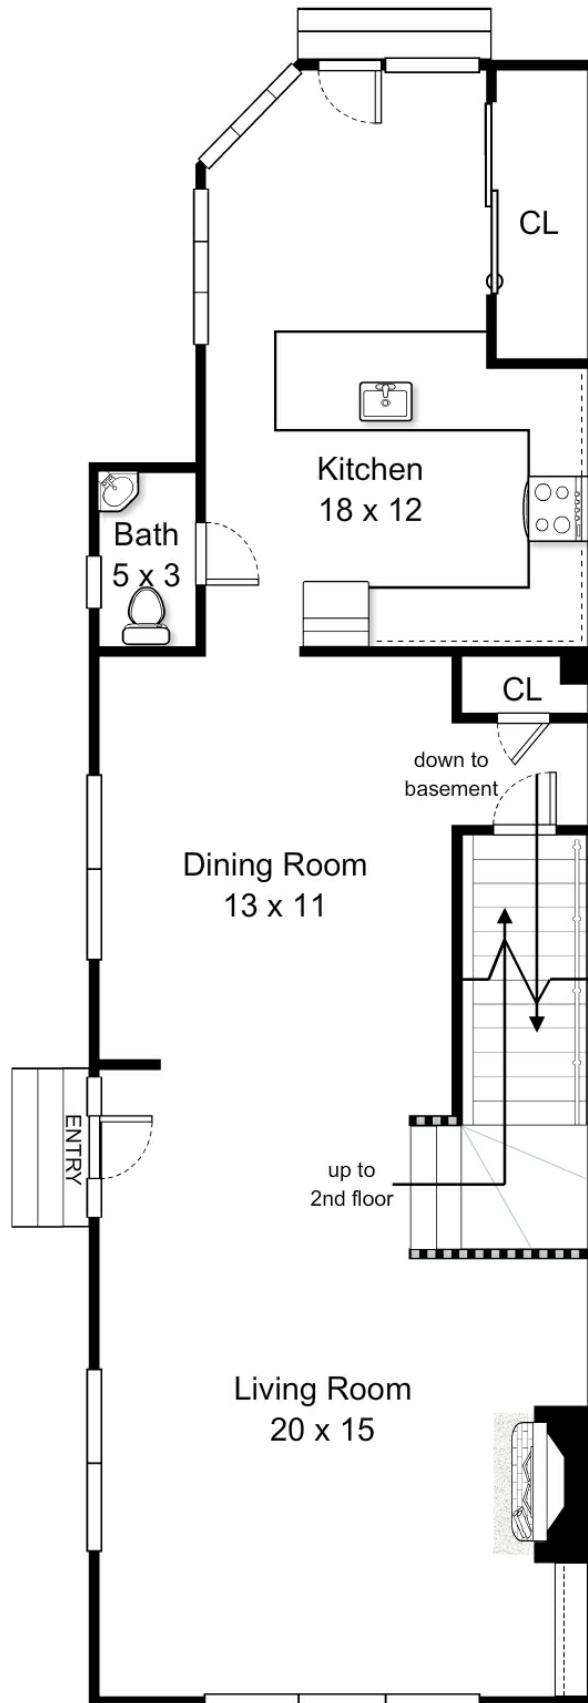

66 Rockview Street, Jamaica Plain, MA

First Floor

Unlimited | Sotheby's
INTERNATIONAL REALTY

Trisha Solio
617-293-8070

This Floor Plan is an artistic rendering for visual purposes only. It is intended only for marketing purposes. All measurements and annotations are approximate and not drawn to exact scale. Subject to errors and/or omissions. This drawing is licensed for use only by those named on this floor plan.
Copyright © 2019 by HomeListingPhotography.com 508-655-2225

66 Rockview Street, Jamaica Plain, MA

Second Floor

66 Rockview Street, Jamaica Plain, MA

Third Floor

66 Rockview Street, Jamaica Plain, MA

Basement